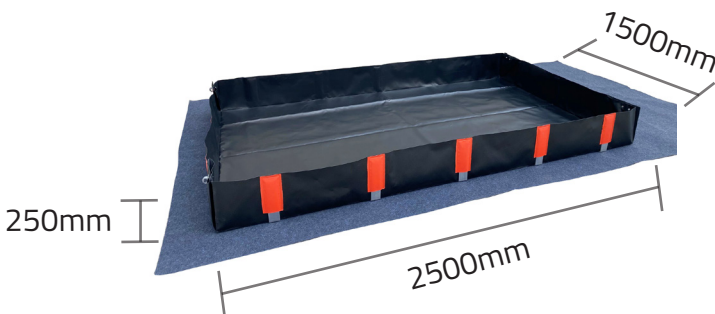

**PRODUCT OVERVIEW**

EB4 + EB4M pictured (EB4M sold separately)

Our PVC portable bunds are easy to store and transport, quick to assemble and are compatible with hydrocarbons and a wide range of chemicals (compatibility information available upon request). These portable bunds are the ideal solution to your containment needs when a standard spill pallet is impractical.

Welded PVC construction. Aluminium support brackets. Turn buckle connectors. No tools required. Easy and quick to load and unload.

**SPECIFICATION**

CODE	HEIGHT (MM)	LENGTH (MM)	WIDTH (MM)	SUMP CAPACITY	COLOUR	REF. LINER	REF. BASE MAT
EB4	250	2500	1500	937ltr	Black	EB4L	EB4M

**OTHER SIZES AVAILABLE**

CODE	HEIGHT (MM)	LENGTH (MM)	WIDTH (MM)	SUMP CAPACITY	COLOUR	REF. LINER	REF. BASE MAT
EB0	250	600	500	75ltr	Black	EB0L	EB0M
EB1	250	1000	1000	225ltr	Black	EB1L	EB1M
EB2	250	2000	1000	500ltr	Black	EB2L	EB2M
EB3	250	1500	1500	562ltr	Black	EB3L	EB3M
EB4	250	2500	1500	937ltr	Black	EB4L	EB4M
EB5	250	3000	2500	1750ltr	Black	EB5L	EB5M

As a manufacturer, we can custom build to accommodate your specific requirements.

**ADDITIONAL PRODUCTS AVAILABLE**

**LINER**

CODE	LENGTH (MM)	WIDTH (MM)
EB0L	600	500
EB1L	1000	1000
EB2L	2000	1000
EB3L	1500	1500
EB4L	2500	1500
EB5L	3000	2500