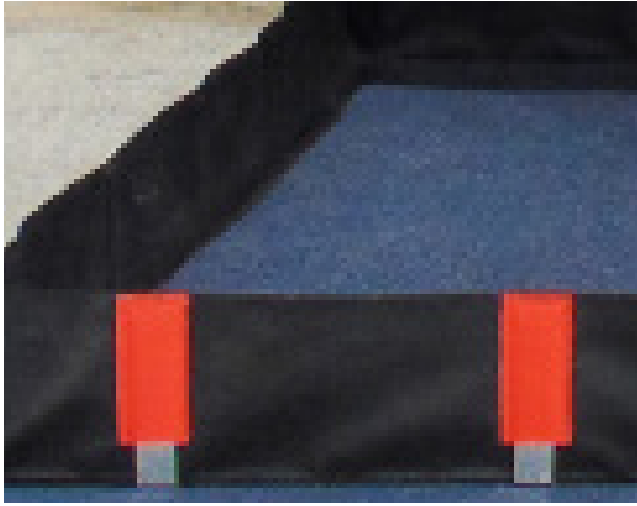

OTHER SIZES AVAILABLE

CODE	HEIGHT (MM)	LENGTH (MM)	WIDTH (MM)	SUMP CAPACITY	COLOUR	REF. LINER	REF. BASE MAT
EB0	250	600	500	75ltr	Black	EB0L	EB0M
EB1	250	1000	1000	225ltr	Black	EB1L	EB1M
EB2	250	2000	1000	500ltr	Black	EB2L	EB2M
EB3	250	1500	1500	562ltr	Black	EB3L	EB3M
EB4	250	2500	1500	937ltr	Black	EB4L	EB4M
EB5	250	3000	2500	1750ltr	Black	EB5L	EB5M

As a manufacturer, we can custom build to accommodate your specific requirements.

ADDITIONAL PRODUCTS AVAILABLE

LINER

CODE	LENGTH (MM)	WIDTH (MM)
EB0L	600	500
EB1L	1000	1000
EB2L	2000	1000
EB3L	1500	1500
EB4L	2500	1500
EB5L	3000	2500