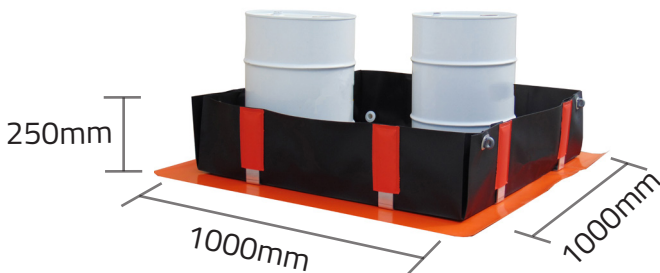

PRODUCT OVERVIEW

EB1 + EB1M pictured (EB1M sold separately)

Our PVC portable bunds are easy to store and transport, quick to assemble and are compatible with hydrocarbons and a wide range of chemicals (compatibility information available upon request). These portable bunds are the ideal solution to your containment needs when a standard spill pallet is impractical.

Welded PVC construction. Aluminium support brackets. Turn buckle connectors. No tools required. Easy and quick to load and unload.

SPECIFICATION

CODE	HEIGHT (MM)	LENGTH (MM)	WIDTH (MM)	SUMP CAPACITY	COLOUR	REF. LINER	REF. BASE MAT
EB1	250	1000	1000	225ltr	Black	EB1L	EB1M

OTHER SIZES AVAILABLE

CODE	HEIGHT (MM)	LENGTH (MM)	WIDTH (MM)	SUMP CAPACITY	COLOUR	REF. LINER	REF. BASE MAT
EB0	250	600	500	75ltr	Black	EB0L	EB0M
EB1	250	1000	1000	225ltr	Black	EB1L	EB1M
EB2	250	2000	1000	500ltr	Black	EB2L	EB2M
EB3	250	1500	1500	562ltr	Black	EB3L	EB3M
EB4	250	2500	1500	937ltr	Black	EB4L	EB4M
EB5	250	3000	2500	1750ltr	Black	EB5L	EB5M