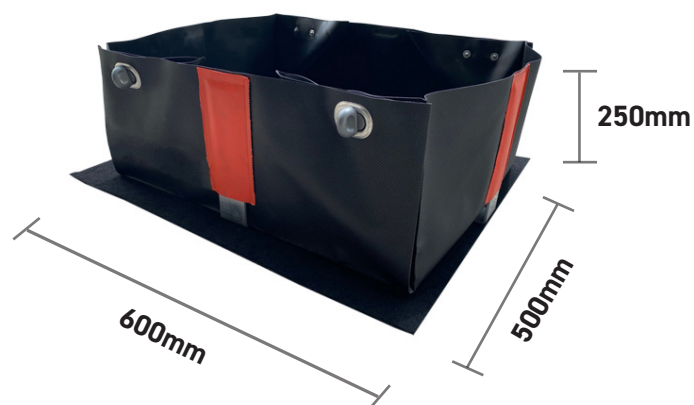

PVC Containment Bund - EBO

Smaller containers, 75ltr Sump Capacity and 3kg Tare Weight

DESCRIPTION

- Welded PVC Construction
- Sump capacity of 75ltr
- Easy to transport with quick assembly
- Liners & Mat sold separately
- Includes aluminium support brackets & turn buckle connectors
- Broad range chemical compatibility

SPECIFICATIONS

CODE	EBO
HEIGHT	250mm
LENGTH	600mm
WIDTH	500mm
SUMP CAPACITY	75ltr
COLOUR	Black
TARE WEIGHT	3kg
SHOULDER BAG INCLUDED	Yes
REF. LINER	EB0L
REF. BASE MAT	EB0M

PVC Containment Bund - EBO

FEATURES AND BENEFITS

Ideal for 3 x 205 ltr drums or small containers

Also works well with machinery maintenance

No tools required to assemble & disassemble

Useful where standard spill pallets are impractical

Lightweight & durable

Bespoke sizes available

UV stabilised

PVC Containment Bund - EBO

ACCESSORIES AVAILABLE

LINER

BASE MAT

CODE	LENGTH (MM)	WIDTH (MM)
EB0L	600mm	1350mm
EB1L	1000mm	1000mm
EB2L	2000mm	1000mm
EB3L	1500mm	1500mm
EB4L	2500mm	1500mm
EB5L	3000mm	2500mm