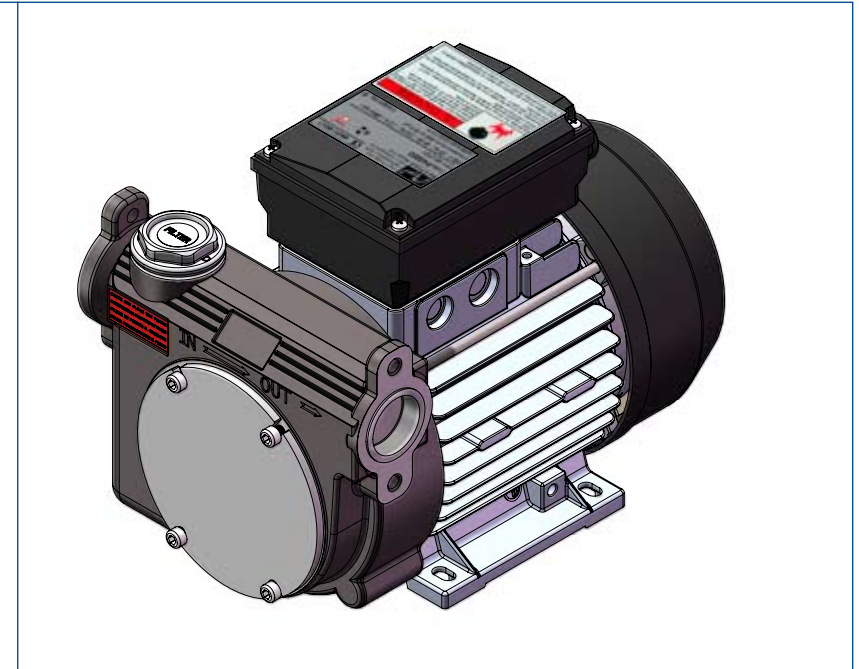

All measurements are in millimeters

PA2-80 • PA2-100 MEC 71 PUMP DIMENSIONS

ADAM PUMPS ITALIA SPA
Via della Resistenza, 46/48
41011 Campogalliano (Modena) - Italy

Tel +39 059 528128
Fax +39 059 528437
www.adampumps.com