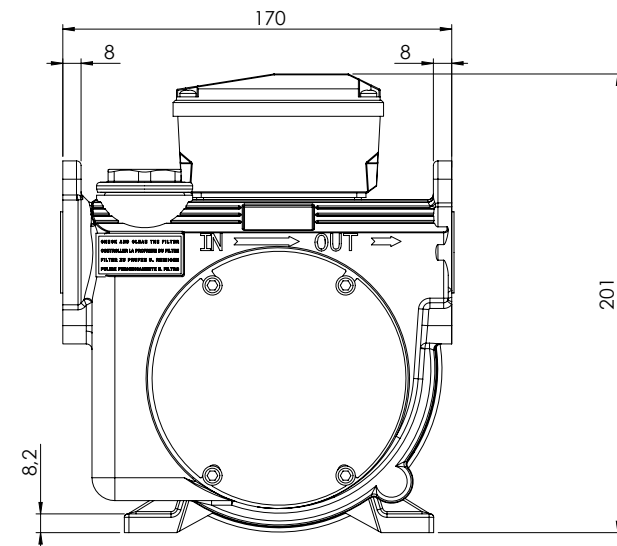

All measurements are in millimeters

PA2-80 • PA2-100 MEC 71 PUMP DIMENSIONS

ADAM PUMPS ITALIA SPA
Via della Resistenza, 46/48
41011 Campogalliano (Modena) - Italy

Tel +39 059 528128
Fax +39 059 528437
www.adampumps.com