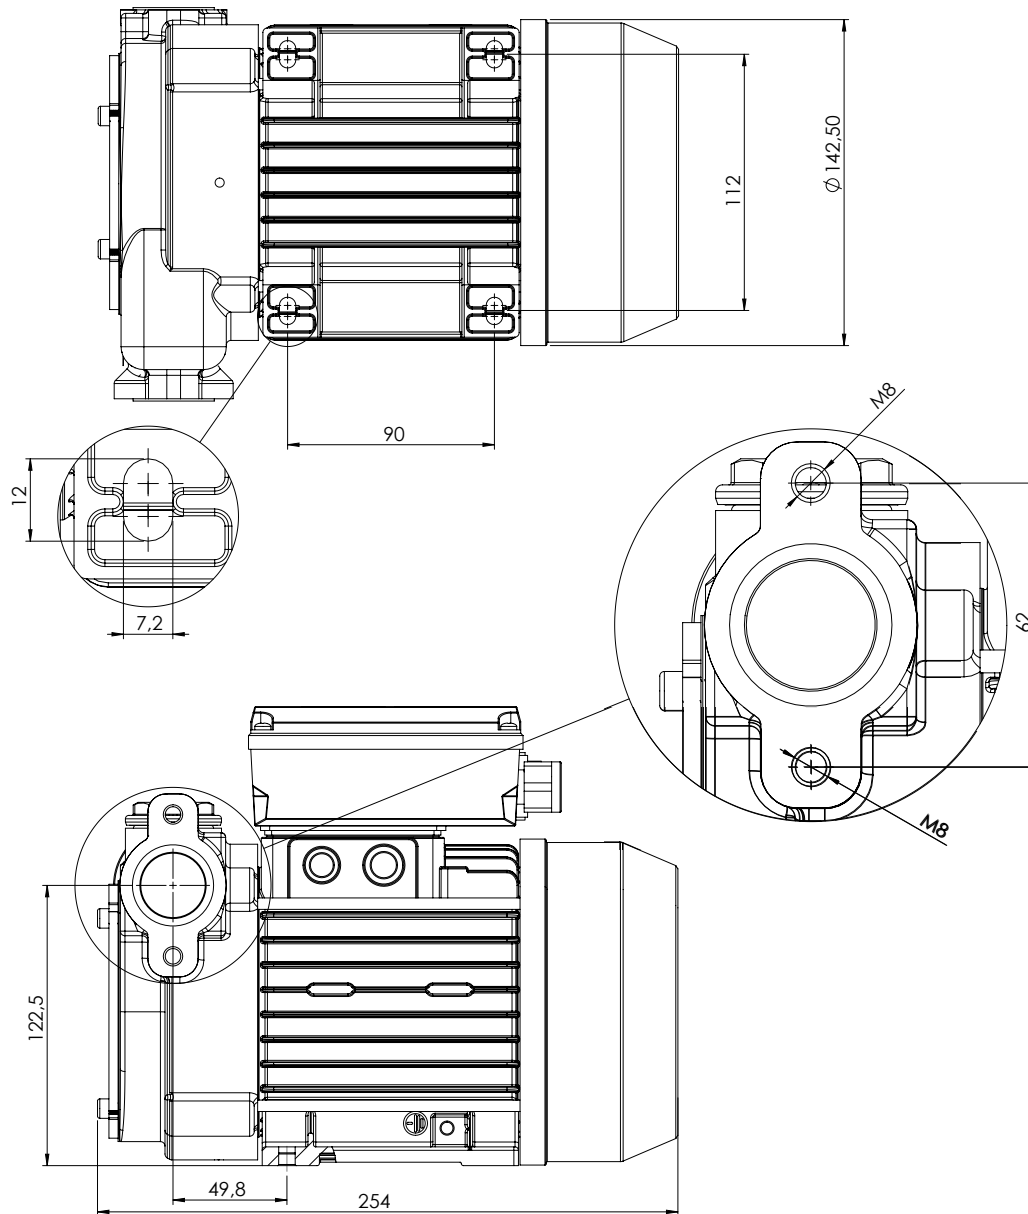

All measurements are in millimeters

PA2-80 • PA2-100 MEC 71 PUMP DIMENSIONS

ADAM PUMPS ITALIA SPA
Via della Resistenza, 46/48
41011 Campogalliano (Modena) - Italy

Tel +39 059 528128
Fax +39 059 528437
www.adampumps.com