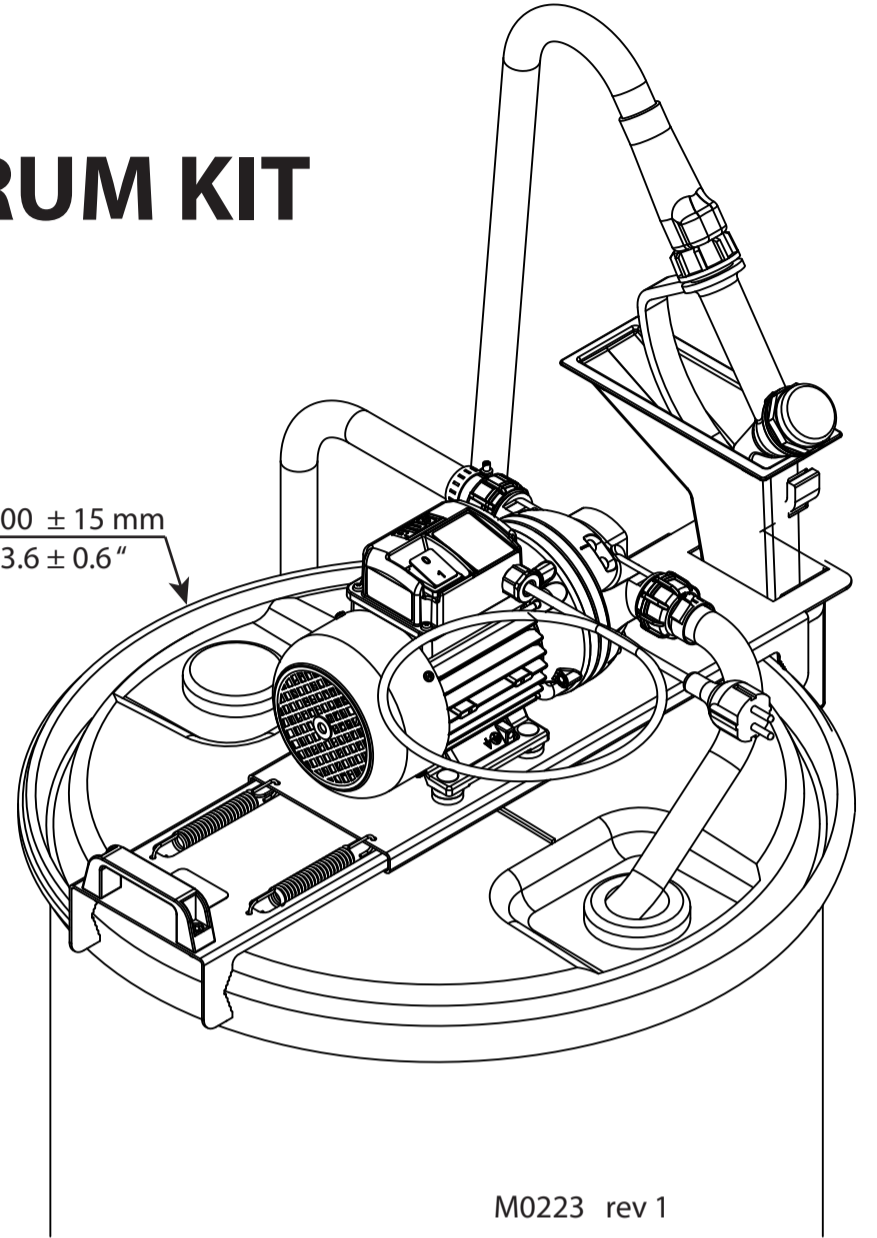

DRUM KIT

Ø600 ± 15 mm
Ø23.6 ± 0.6"

M0223 rev 1

M0223 rev 1

B

C

A