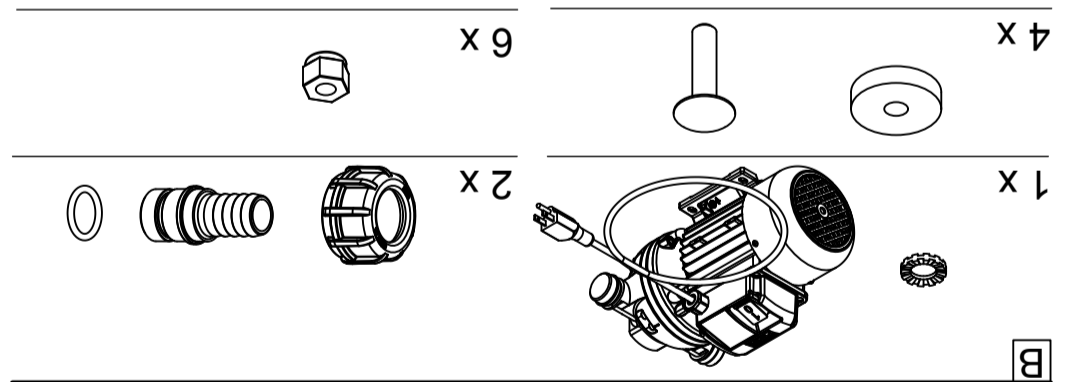

DRUM KIT

Ø600 ± 15 mm
Ø23.6 ± 0.6"

M0223 rev 1

M0223 rev 1

B

C

A