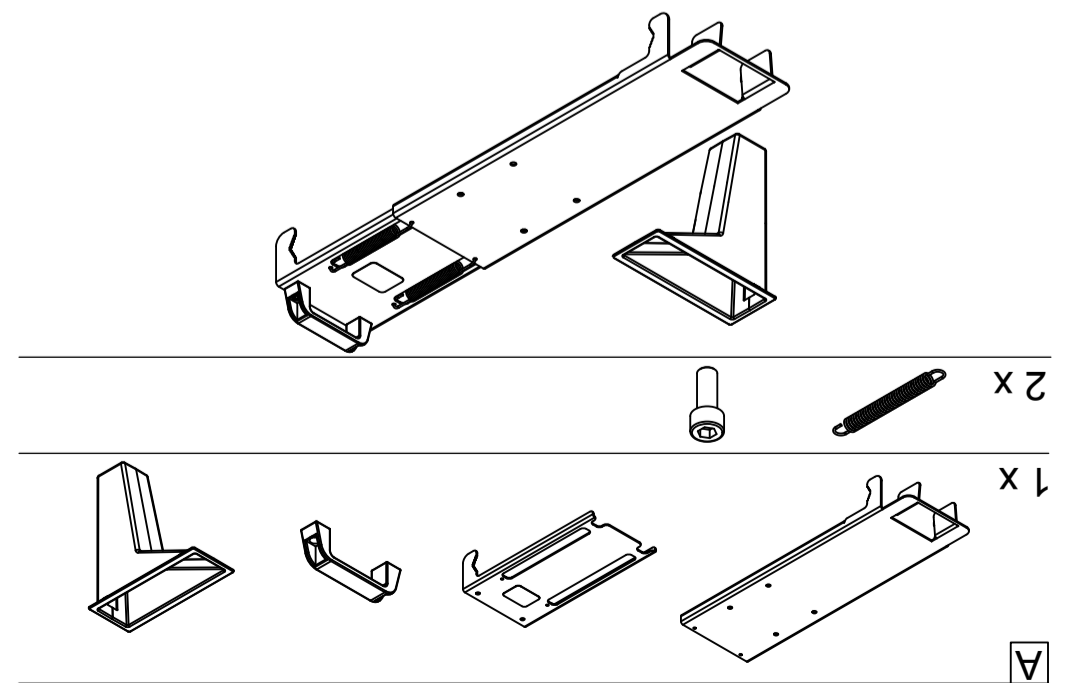

DRUM KIT

Ø600 ± 15 mm
Ø23.6 ± 0.6"

M0223 rev 1

M0223 rev 1

B

C

A