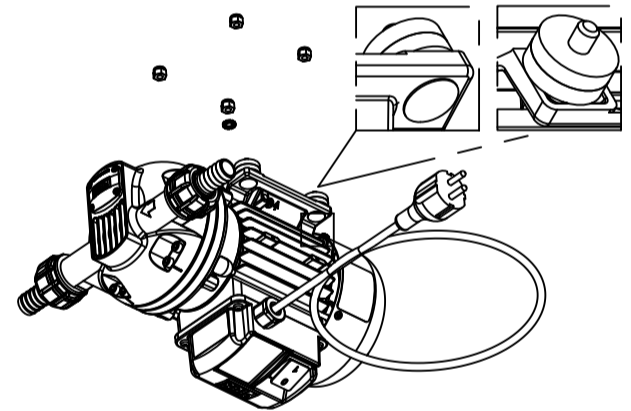

DRUM KIT

Ø600 ± 15 mm
Ø23.6 ± 0.6"

M0223 rev 1

M0223 rev 1

B

C

A