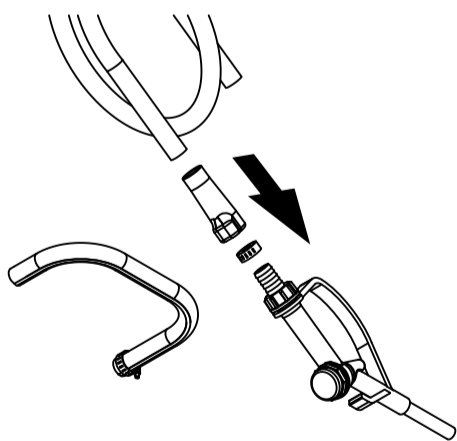

DRUM KIT

Ø600 ± 15 mm
Ø23.6 ± 0.6"

M0223 rev 1

M0223 rev 1

B

C

A