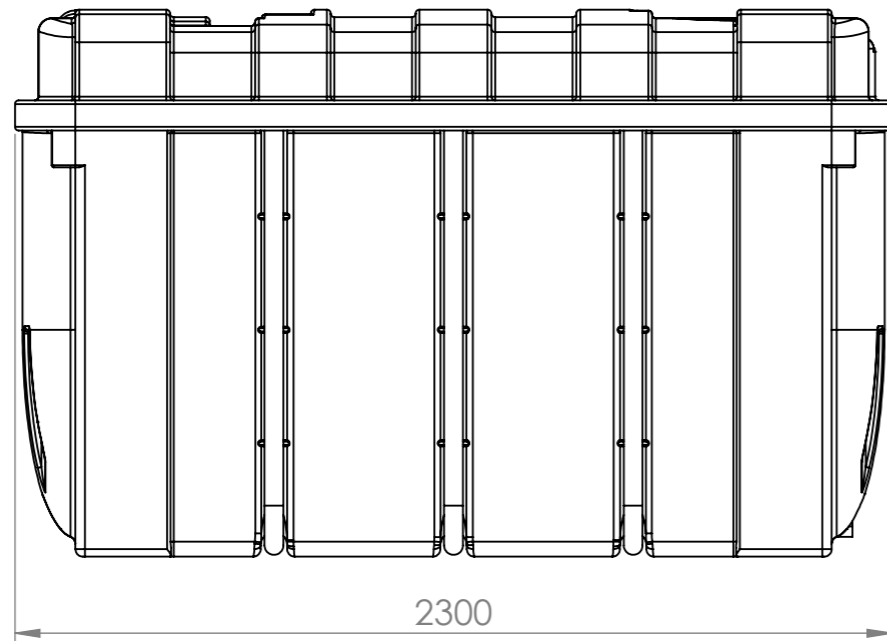

H2500BT

Volume: 2500 L

Length: 2300 mm

Width: 1250 mm

Height: 1450 mm

Deso Engineering reserve the right to alter the details of this drawing without prior notice. This drawing is copyright and may not be reproduced or used without the written permission of Deso Engineering.

Drawing : DESO H2500BT

All dimensions in mm

Scale: Not to scale

DESO

Please check with Deso Engineering that this drawing is the latest issue

Issue	Date	Drawn by	Approved by	Description
01	24/02/15	S.Widdicombe		Initial Release