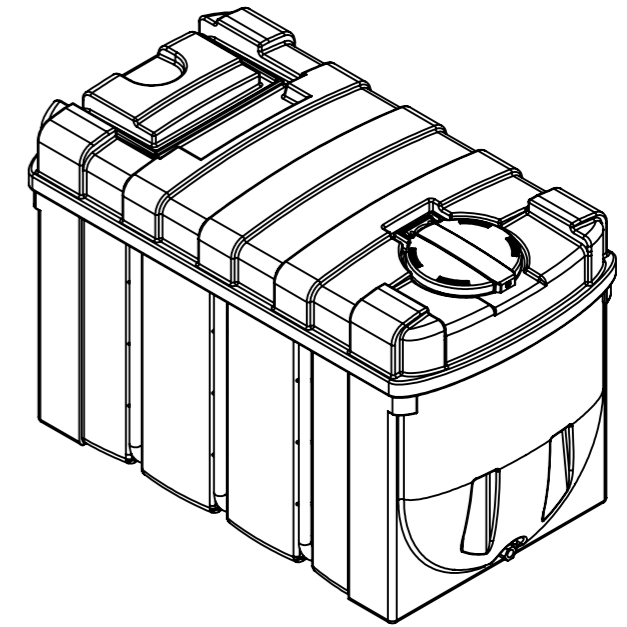

Please check with Deso Engineering that this drawing is the latest issue

Issue	Date	Drawn by	Approved by	Description
01	24/02/15	S.Widdicombe		Initial Release

All dimensions in mm

Scale: Not to scale

Deso Engineering reserve the right to alter the details of this drawing without prior notice. This drawing is copyright and may not be reproduced or used without the written permission of Deso Engineering.

Drawing : DESO H2500BT

DESO