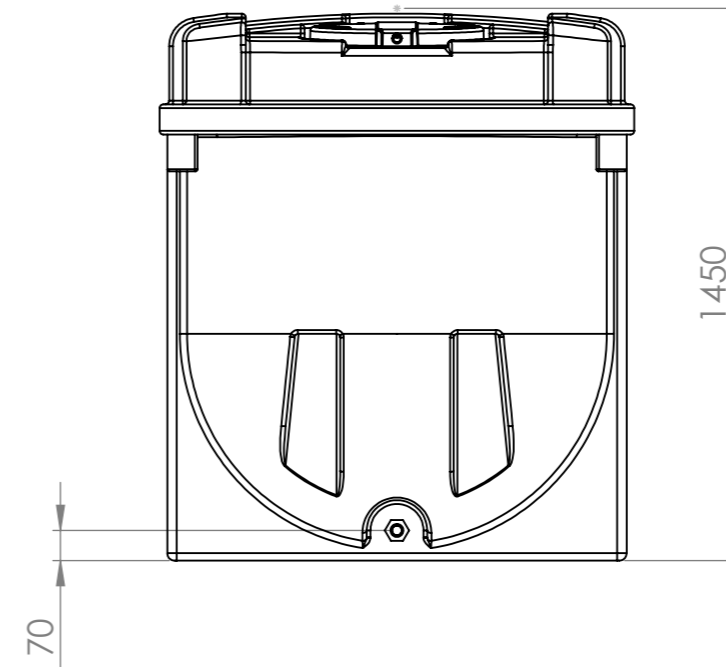

H2500BT

Volume: 2500 L

Length: 2300 mm

Width: 1250 mm

Height: 1450 mm

Deso Engineering reserve the right to alter the details of this drawing without prior notice. This drawing is copyright and may not be reproduced or used without the written permission of Deso Engineering.

Drawing : DESO H2500BT

All dimensions in mm

Scale: Not to scale

DESO

Please check with Deso Engineering that this drawing is the latest issue

Issue	Date	Drawn by	Approved by	Description
01	24/02/15	S.Widdicombe		Initial Release

All dimensions in mm

Scale: Not to scale

Deso Engineering reserve the right to alter the details of this drawing without prior notice. This drawing is copyright and may not be reproduced or used without the written permission of Deso Engineering.