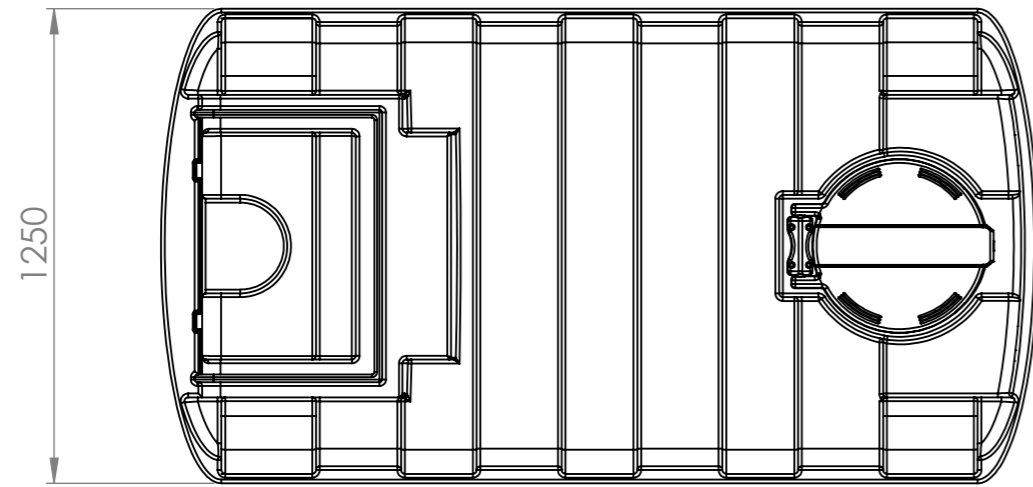

H2500BT

Volume: 2500 L

Length: 2300 mm

Width: 1250 mm

Height: 1450 mm

Deso Engineering reserve the right to alter the details of this drawing without prior notice. This drawing is copyright and may not be reproduced or used without the written permission of Deso Engineering.

Drawing : DESO H2500BT

All dimensions in mm

Scale: Not to scale

DESO

Please check with Deso Engineering that this drawing is the latest issue

Issue	Date	Drawn by	Approved by	Description
01	24/02/15	S.Widdicombe		Initial Release