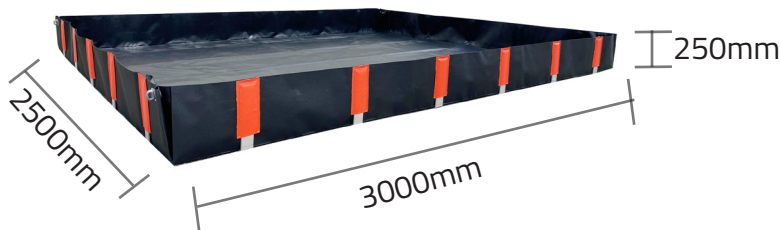

PRODUCT OVERVIEW

EB5 + EB5L pictured (EB5L sold separately)

Our PVC portable bunds are easy to store and transport, quick to assemble and are compatible with hydrocarbons and a wide range of chemicals (compatibility information available upon request). These portable bunds are the ideal solution to your containment needs when a standard spill pallet is impractical.

Welded PVC construction. Aluminium support brackets. Turn buckle connectors. No tools required. Easy and quick to load and unload.

SPECIFICATION

CODE	HEIGHT (MM)	LENGTH (MM)	WIDTH (MM)	SUMP CAPACITY	COLOUR	REF. LINER	REF. BASE MAT
EB5	250	3000	2500	1750ltr	Black	EB5L	EB5M

OTHER SIZES AVAILABLE

CODE	HEIGHT (MM)	LENGTH (MM)	WIDTH (MM)	SUMP CAPACITY	COLOUR	REF. LINER	REF. BASE MAT
EB0	250	600	500	75ltr	Black	EB0L	EB0M
EB1	250	1000	1000	225ltr	Black	EB1L	EB1M
EB2	250	2000	1000	500ltr	Black	EB2L	EB2M
EB3	250	1500	1500	562ltr	Black	EB3L	EB3M
EB4	250	2500	1500	937ltr	Black	EB4L	EB4M
EB5	250	3000	2500	1750ltr	Black	EB5L	EB5M